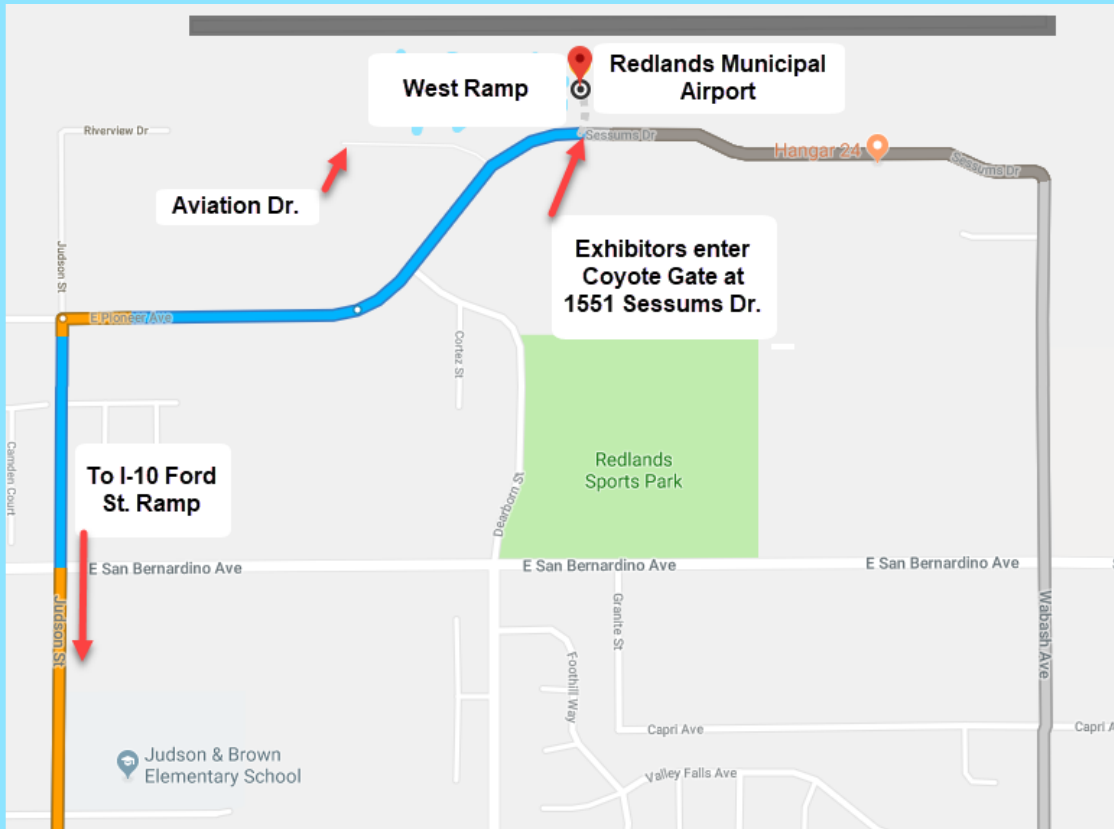

Community Blood Drive
Give the Gift of Life

Music, Aviation Exhibits,
Airport Open House, Food
Raffles and Fun

Net Proceeds Go To

HOSTED BY THE REDLANDS
AIRPORT ASSOCIATION

Directions: Redlands Airport is accessible by exiting the Ford Street offramp from I-10 in Redlands. Travel north on Ford St which becomes Judson St. for approximately 2.7 miles. Turn right on Pioneer Dr. which becomes Sessums Dr. Enter through Coyote gate on the north side of Sessums .6 miles east of Judson. Spectators must park outside of the airport on Sessums Drive and Aviation Drive.